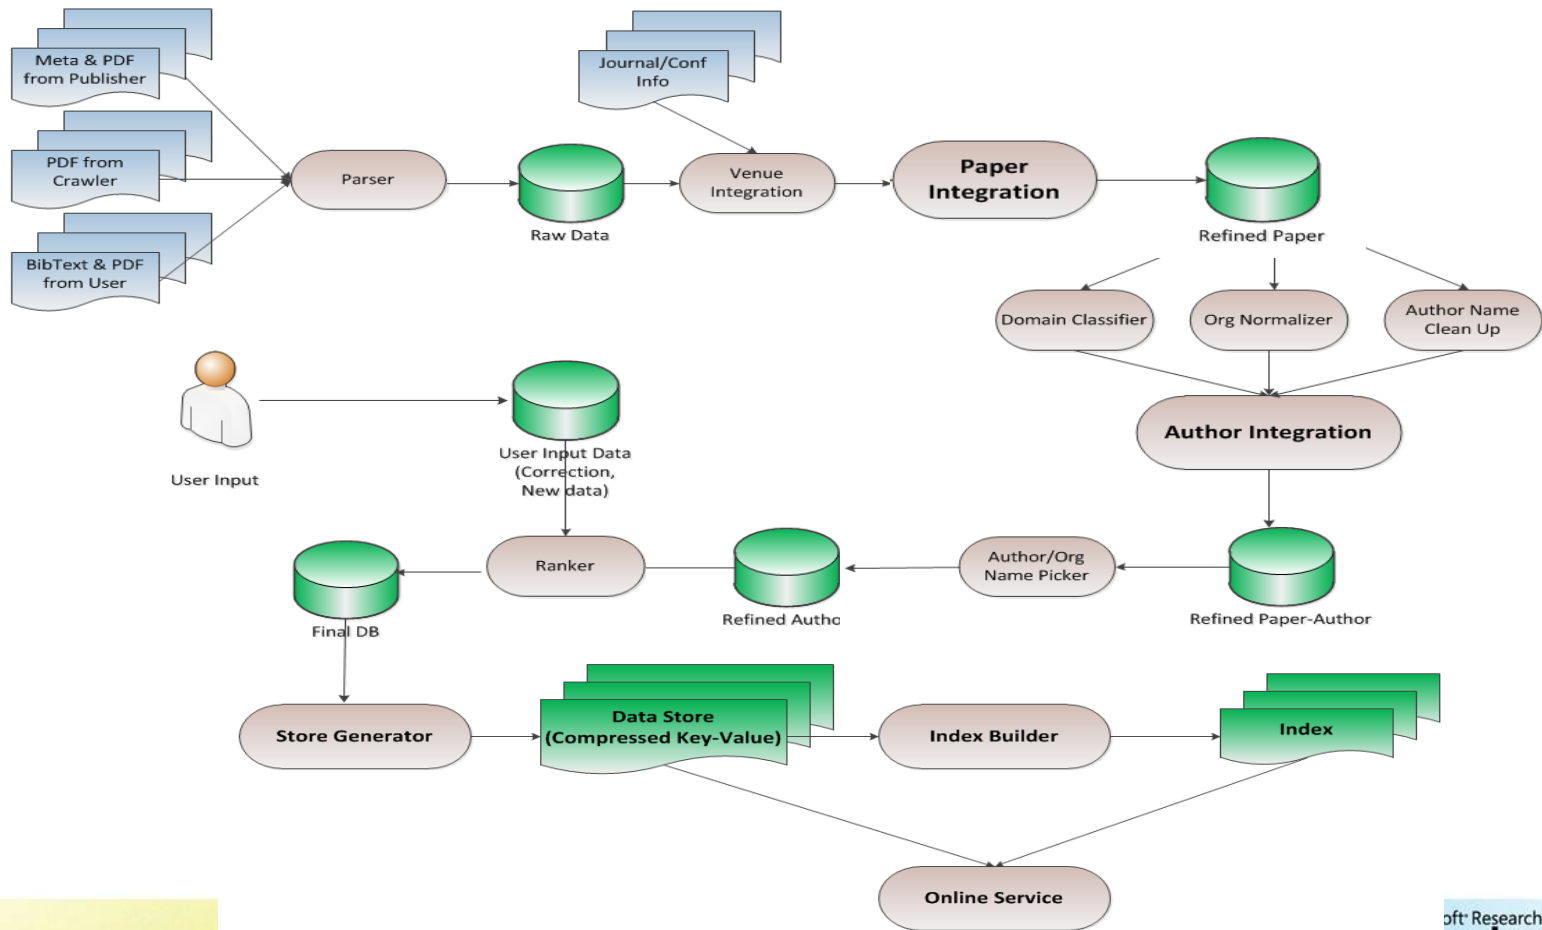

Under the Hood of Microsoft Academic Search

Xin Zou
Principal Development Manager
Microsoft Corporation

Agenda

- The hood – Academic Search Demo
- Under the hood – how it works
- Above the hood - API

Academic Search Demo

- Basic Search
- Author and author relationships
- Paper, citation and keyword
- Visualizations
- User input

Under The Hood

Who Is M. Cohen?

Multipresence-Enabled Mobile Spatial Audio Interfaces

Spitzer

R. D. Blum, Owen Noel Newton Fernando¹, Michael Cohen², and Adrian David Cheok¹

²Microsoft Research Asia
Beijing, P. R. China

³Microsoft Research
Redmond, WA, USA

Update Frequency

- 48 hours
 - Pipeline update (new data, change from users)
- Weekly
 - New PDF, update from conference, journal, urgent code change
- Monthly
 - Reference Scan, New data from publisher, homepage update
- 3-Months
 - New domain expansion, major features

Above The Hood

- Public API
 - Support Query of all academic entities and their basic info
- With the API, you can
 - Work with others to share info
 - help users to build useful clients
 - Conference management tool
- To build a good neighborhood with the community