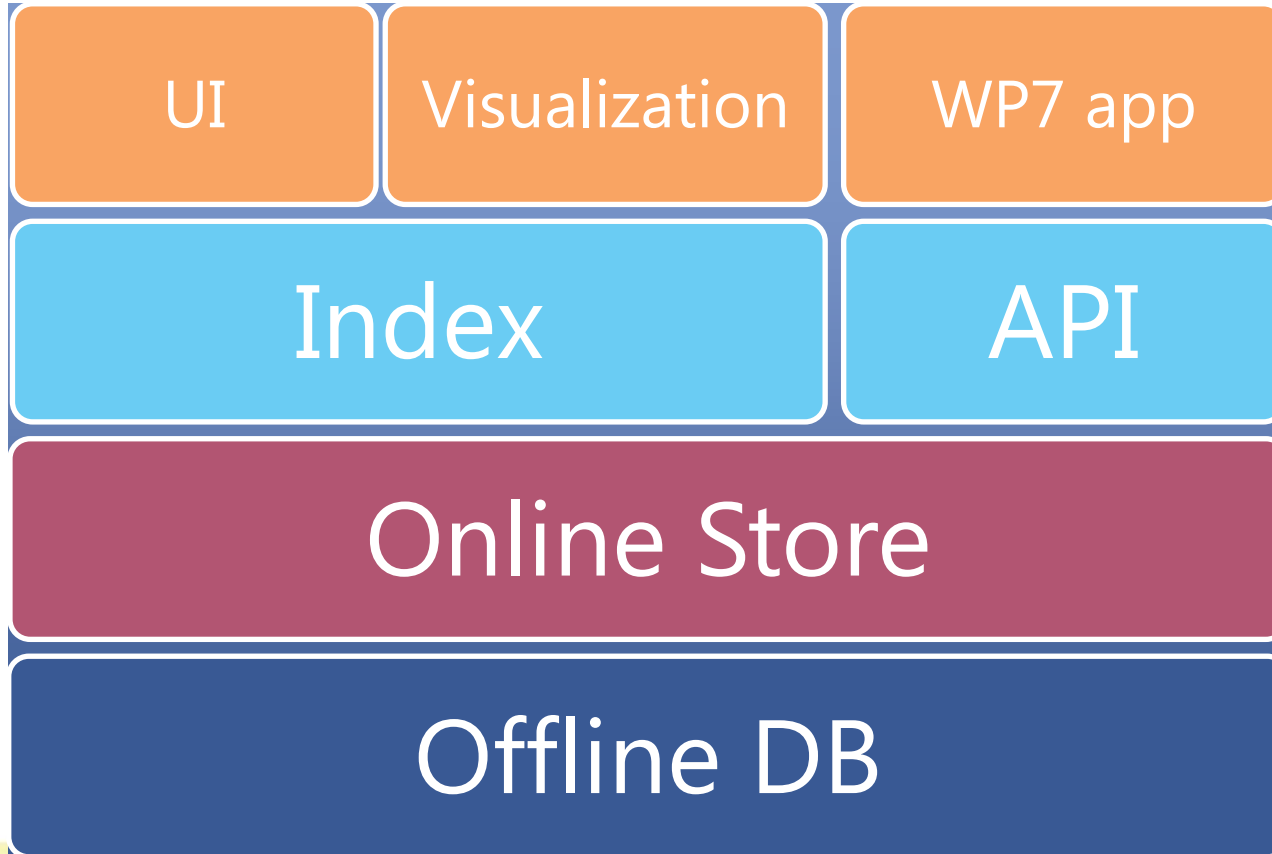

Under the Hood of Microsoft Academic Search

Xin Zou
Principal Development Manager
Microsoft Corporation

Agenda

- The hood – Academic Search Demo
- Under the hood – how it works
- Above the hood - API

Academic Search Demo

- Basic Search
- Author and author relationships
- Paper, citation and keyword
- Visualizations
- User input

Under The Hood

Who Is M. Cohen?

Multipresence-Enabled Mobile Spatial Audio Interfaces

Spitzer

R. D. Blum, Owen Noel Newton Fernando¹, Michael Cohen², and Adrian David Cheok¹